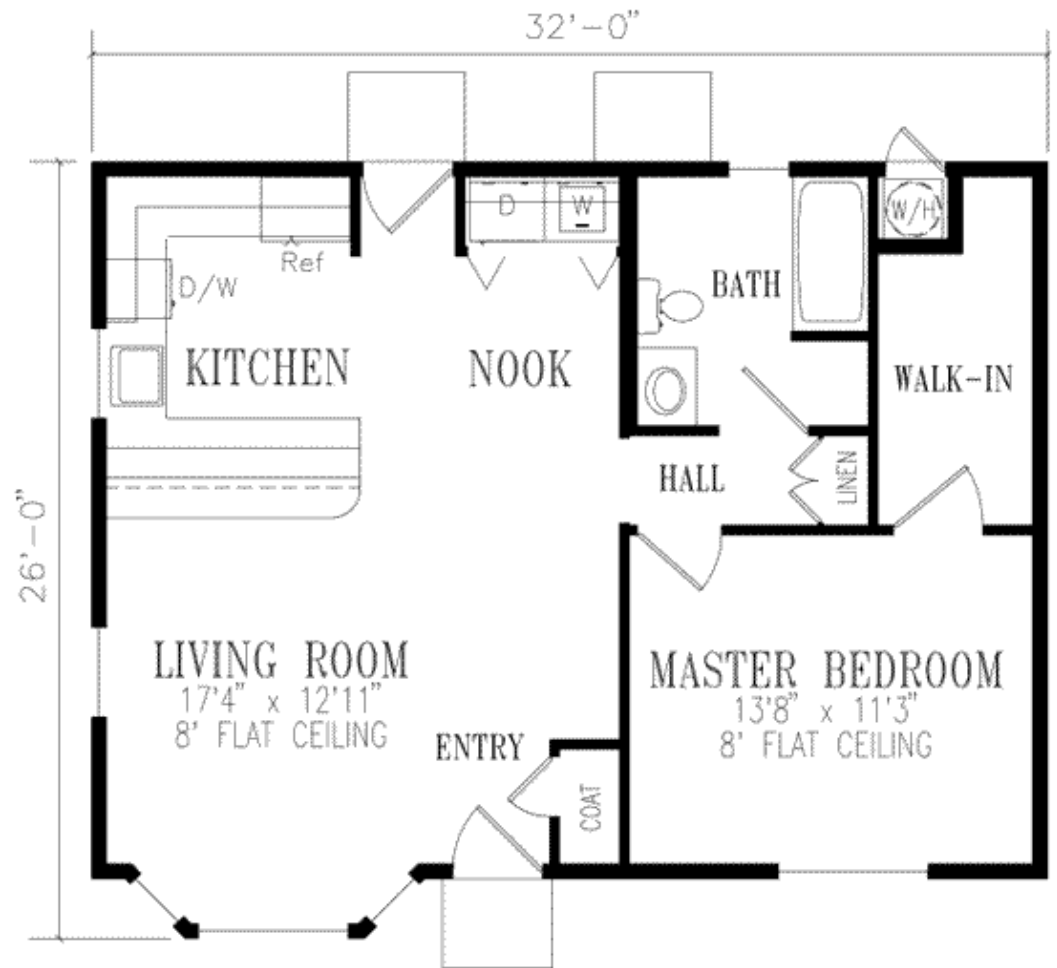

784sq.ft. 1BR/1BA

Our largest one bedroom plan is designed with the thought that second units can look just as good as the main house. One step inside and you feel like your in a much larger home with the open great room and vaulted ceilings throughout.

*Valley Home*  
DEVELOPMENT  
www.vhdonline.com

1064 Horizon Dr Suite  
4 Fairfield, CA 94533  
Tel: (707)429-3300  
Fax: (707)429-3322

784sq.ft.  
Concept plan

Sheet of

Drawn by:

Date:

Drawing No.

Checked by:

Scale: