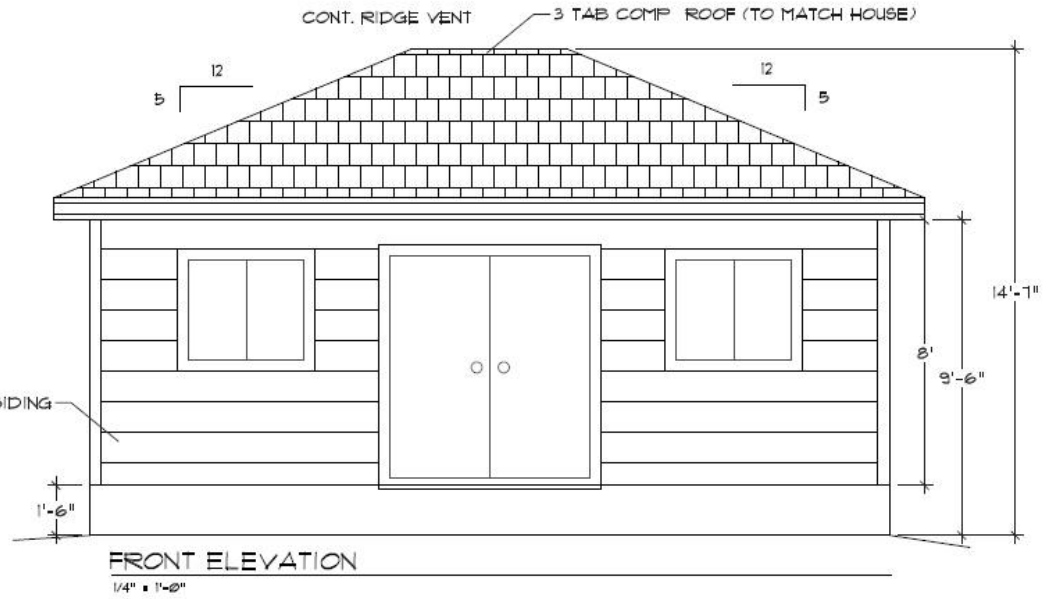

FLOOR PLAN

1/4" = 1'-0"

Valley Home
DEVELOPMENT
www.vhdonline.com

1064 Horizon Dr Suite
4 Fairfield, CA 94533

Tel: (707)429-3300
Fax: (707)429-3322

480sq.ft. Guesthouse
Concept plan

Sheet of

Drawn by:

Date:

Drawing No.

Checked by:

Scale:

Valley Home
DEVELOPMENT
www.vhdonline.com

1064 Horizon Dr Suite
4 Fairfield, CA 94533
Tel: (707)429-3300
Fax: (707)429-3322

480sq.ft. Guesthouse
Concept plan

Sheet of