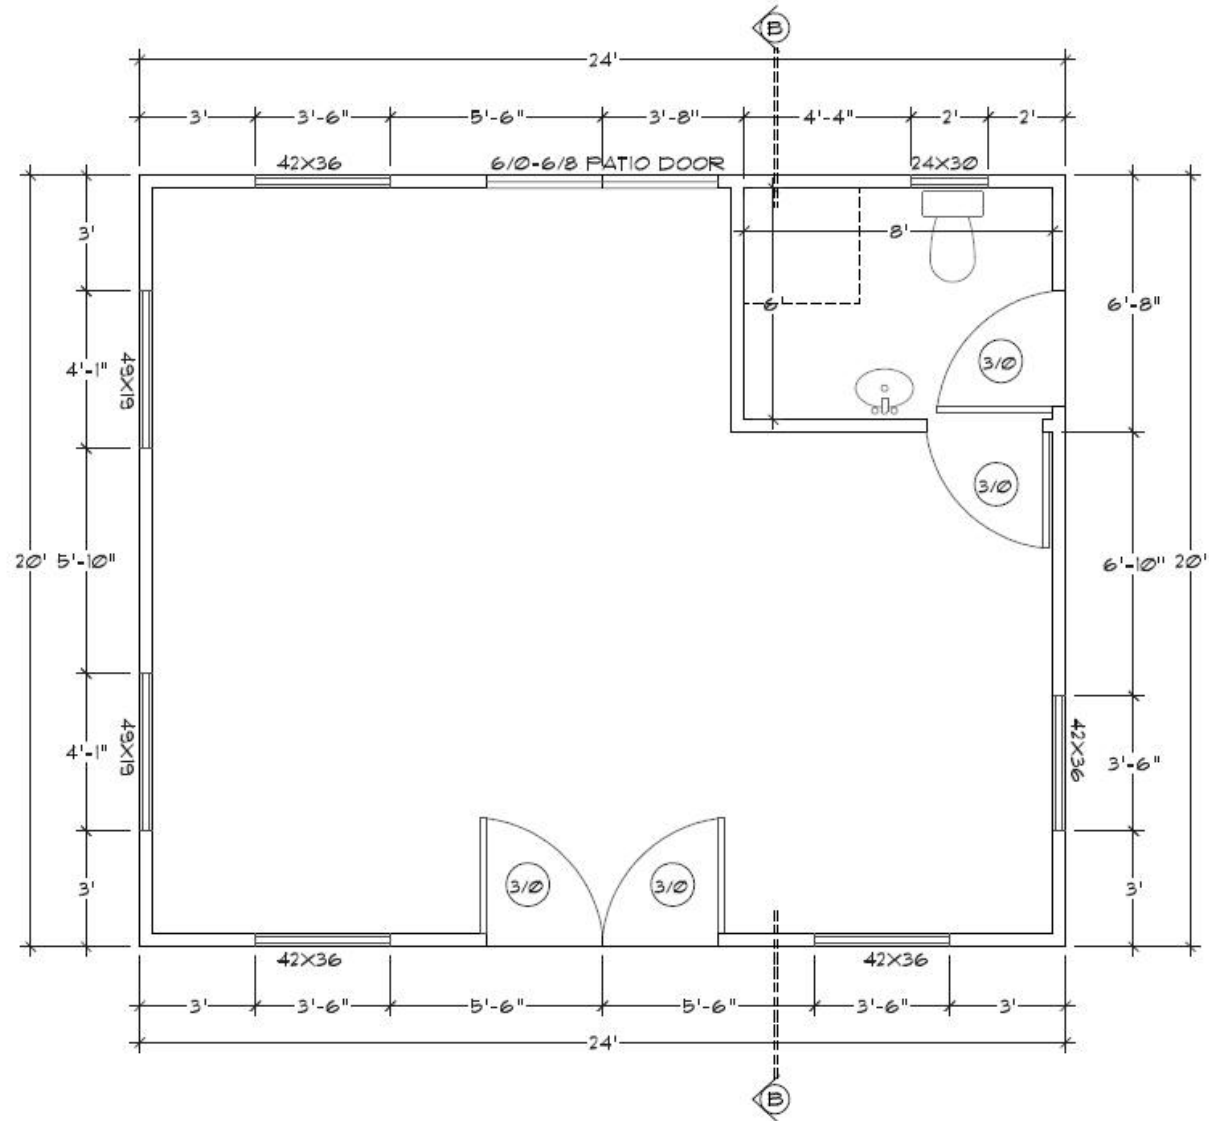

FLOOR PLAN

1/4" = 1'-0"

Valley Home
DEVELOPMENT
www.vhdonline.com

1064 Horizon Dr Suite
4 Fairfield, CA 94533

Tel: (707)429-3300
Fax: (707)429-3322

480sq.ft. Guesthouse
Concept plan

Sheet of

Drawn by:

Drawn by:

Date:

Drawing No.

Checked by:

Scale: