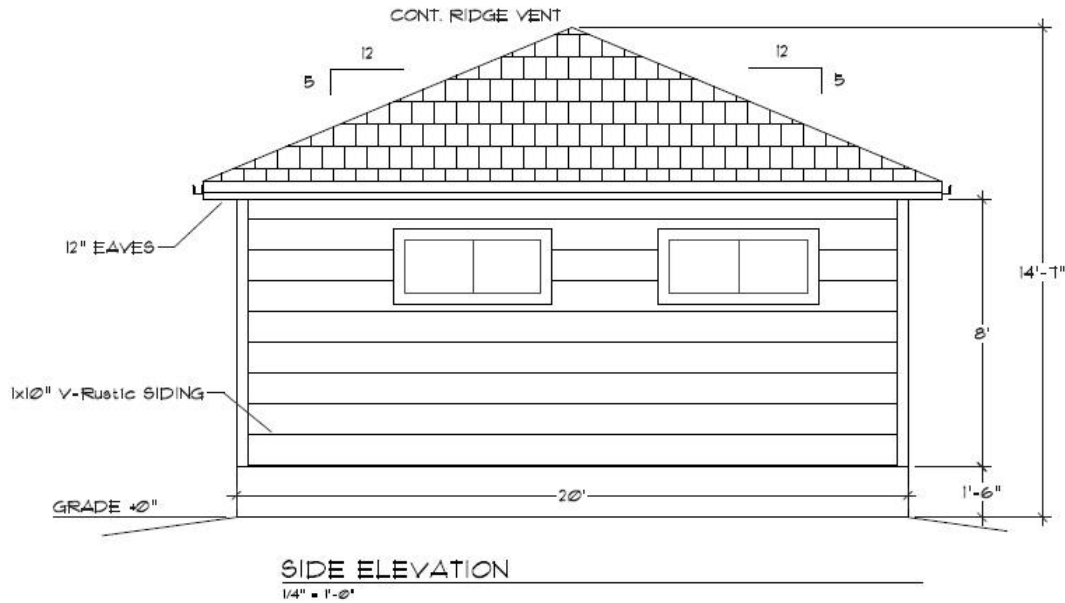

Valley Home
DEVELOPMENT
www.vhdonline.com

1064 Horizon Dr Suite
4 Fairfield, CA 94533
Tel: (707)429-3300
Fax: (707)429-3322

480sq.ft. Guesthouse
Concept plan

Sheet of

Drawn by:

Date:

Drawing No.

Checked by:

Scale: